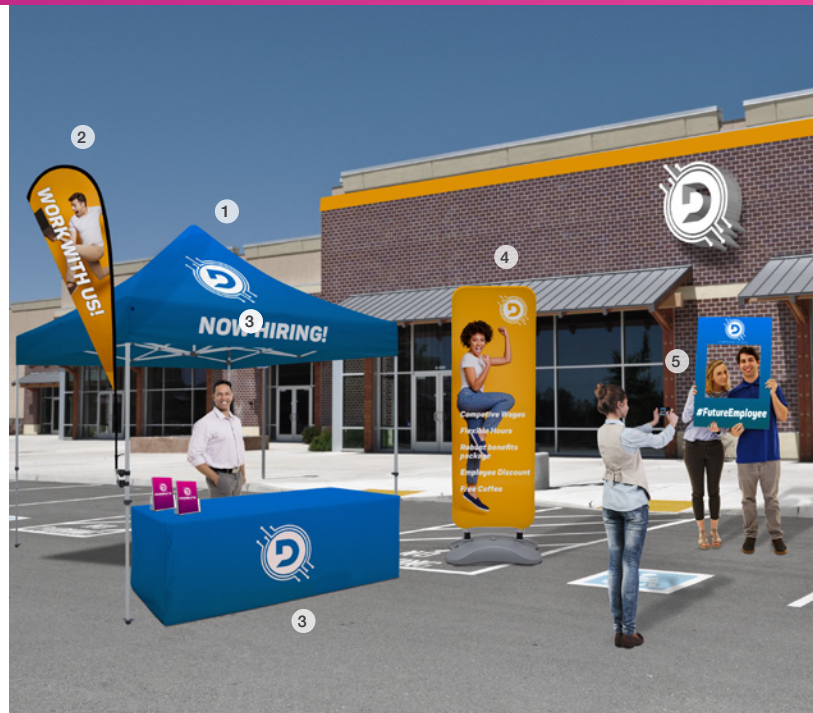

### TOP USE CASES:

- Pre-Order Campaign
- Bundle Offers
- Feature Highlights
- Tech Support Plans

1 EuroFit™ Round Banner Display  
2 Journey Full Wall 3 Lightweight Table Throw

- **ATTRACT** new talent at a job fair
- **INFORM** your customers about promotions
- **DEMONSTRATE** new products to encourage early adopters
- **ADVERTISE** upcoming software at a trade show

## ATTRACT

- 1 Deluxe Tent
- 2 Premium Teardrop Sail Sign with Sail Sign Mount
- 3 Outdoor Fitted Table Throw
- 4 EuroFit™ Flex Sign
- 5 Selfie Frame